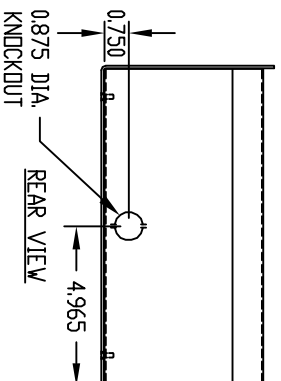

PART NAME

COMPUCAB

PART No.

SC-13100

TOP VIEW

SIDE VIEW

FRONT VIEW

BOTTOM VIEW

SECTION "A-A"

REAR VIEW

MATERIAL:  
 BASE 0.090 THK. ALUMINUM  
 COVER 0.050 THK. ALUMINUM

FINISH:  
 BASE BLACK TEXTURED  
 COVER WHITE (PREPAINTED)  
 FEET BLACK

SHIPPED UNASSEMBLED

SUPPLIED WITH FOUR (4) #6-32 x 3/8 LG. SCREWS AND FOUR (4) SELF-ADHESIVE FEET.