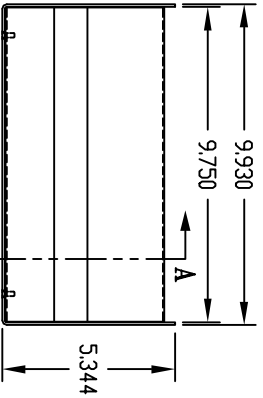

PART NAME

COMPUCAB

PART No.

SC-13100

TOP VIEW

SIDE VIEW

FRONT VIEW

BOTTOM VIEW

SECTION "A-A"

REAR VIEW

MATERIAL:  
 BASE 0.090 THK. ALUMINUM  
 COVER 0.050 THK. ALUMINUM

FINISH:  
 BASE BLACK TEXTURED  
 COVER WHITE (PREPAINTED)  
 FEET BLACK

SHIPPED UNASSEMBLED

SUPPLIED WITH FOUR (4) #6-32 x 3/8 LG. SCREWS AND FOUR (4) SELF-ADHESIVE FEET.