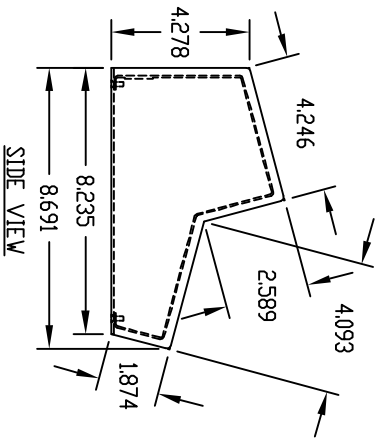

PART NAME

COMPUCAB

PART No.

SC-13100

TOP VIEW

SIDE VIEW

FRONT VIEW

BOTTOM VIEW

SECTION "A-A"

REAR VIEW

MATERIAL:  
 BASE 0.090 THK. ALUMINUM  
 COVER 0.050 THK. ALUMINUM

FINISH:  
 BASE BLACK TEXTURED  
 COVER WHITE (PREPAINTED)  
 FEET BLACK

SHIPPED UNASSEMBLED

SUPPLIED WITH FOUR (4) #6-32 x 3/8 LG. SCREWS AND FOUR (4) SELF-ADHESIVE FEET.