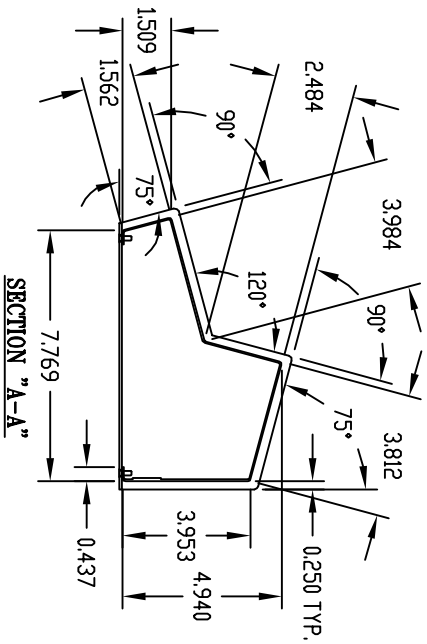

PART NAME

COMPUCAB

PART No.

SC-13100

TOP VIEW

SIDE VIEW

FRONT VIEW

BOTTOM VIEW

SECTION "A-A"

REAR VIEW

MATERIAL:  
 BASE 0.090 THK. ALUMINUM  
 COVER 0.050 THK. ALUMINUM

FINISH:  
 BASE BLACK TEXTURED  
 COVER WHITE (PREPAINTED)  
 FEET BLACK

SHIPPED UNASSEMBLED

SUPPLIED WITH FOUR (4) #6-32 x 3/8 LG. SCREWS AND FOUR (4) SELF-ADHESIVE FEET.